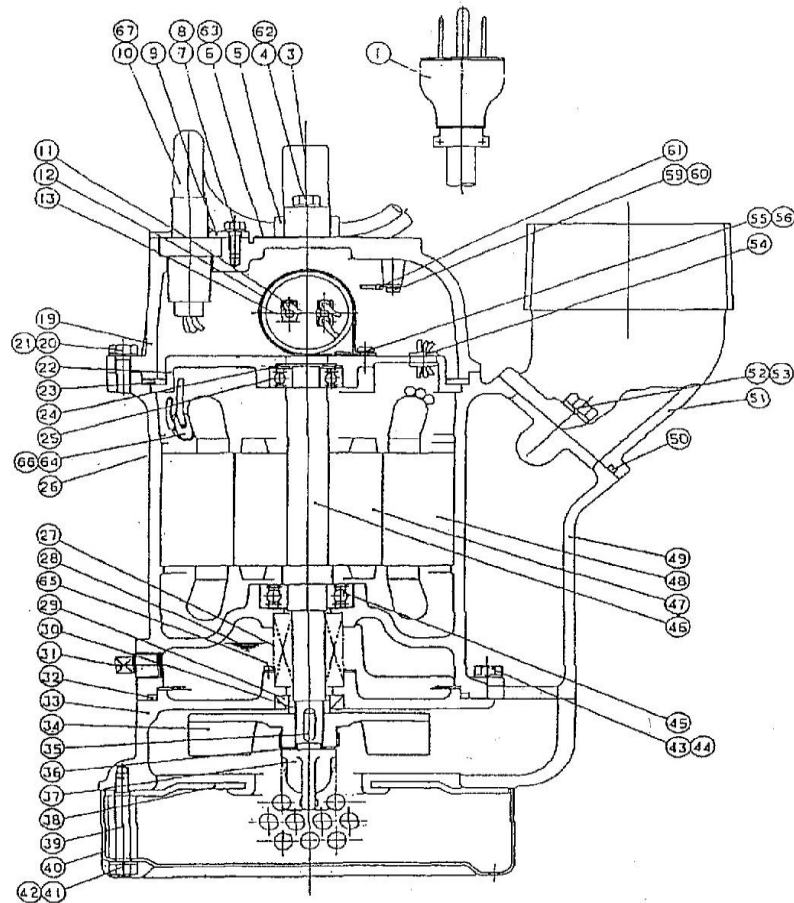

US 75A (C.S.A)

PARTS LIST / LISTE DES PIECES

ITEM# # D'ITEM	PART# #DE PIECE	QTY. QTE	DESCRIPTION DESCRIPTION
1	PC002	1	PLUG
3	80035	1	HANDLE
4	BUM625	2	HEX. BOLT
5	70091	1	RUBBER BUSHING
6	73853	1	NAME PLATE
7	BUM512	2	HEX. BOLT
8	SWUM5B	2	SPRING WASHER
9	76057	1	GLAND
10	CB3B5CSA	1	ELECTRIC CABLE
11	TT028	3	CONNECTOR TIP
12	74120	1	BAND
13	C27060SH	1	R.CAPACITOR
19	22193	1	HEAD COVER
20	BUM620	4	HEX. BOLT
21	SWUM6B	4	SPRING WASHER
22	21140	1	MOTOR BRACKET
23	70133	1	PACKING
24	WW32	1	WAVE WASHER
25	B6201ZZNC	1	BEARING
26	731211	1	WARNING LABEL
27	MW15CP	1	MECH. SEAL
28	T250		LUBRICANT
29	SC17307	1	OIL SEAL
30	31061	1	SHAFT SLEEVE
31	PLUPT2B	1	OIL PLUG
32	OG125	1	O-RING
33	12286	1	CASING
34	10585	1	IMPELLER
35	K5514A	1	IMPELLER KEY
36	TLWM12	1	LOCK WASHER

ITEM# # D'ITEM	PART# #DE PIECE	QTY. QTE	DESCRIPTION DESCRIPTION
37	64047	1	IMPELLER NUT
38	13163	1	SUCTION COVER
39	60082	3	STRAINER BOLT
40	14129	1	STRAINER
41	NUM6A	3	HEX. NUT
42	SWUM6B	3	SPRING WASHER
43	BUM620	4	HEX. BOLT
44	SWUM6B	4	SPRING WASHER
45	B6203ZZ	1	BEARING
46	30192	1	MOTOR SHAFT
47	50212	1	ROTOR
48	51286	1	STATOR
49	20197	1	MOTOR FRAME
50	OG55	1	O-RING
51	NPT-3"	1	NPT. COUPLING
52	BUM825	2	HEX. BOLT
53	SWUM8B	2	SPRING WASHER
54	70135	1	RUBBER BUSHING
55	PSM48	1	SCREW
56	SWM4B	1	SPRING WASHER
59	PSM46	1	SCREW
60	SWM4B	1	SPRING WASHER
61	TT1.25-4	1	TIP
62	SWUM6B	2	SPRING WASHER
63	HRB2.2-3.2	4	RIVET
64	MTP3HM	1	M.T.P.
65	PSM48	2	SCREW
66	TT031	1	CONNECTOR TIP
67	TT032	1	CONNECTOR TIP
68	70101	1	RUBBER SLEEVE

**CALL US TOLL FREE
1-888-900-CONX(2669)**

**EMAIL US
INFO@CONXEQUIPMENT.COM**

US75A (C.S.A.)

CALL US TOLL FREE
1-888-900-CONX(2669)

EMAIL US
INFO@CONXEQUIPMENT.COM